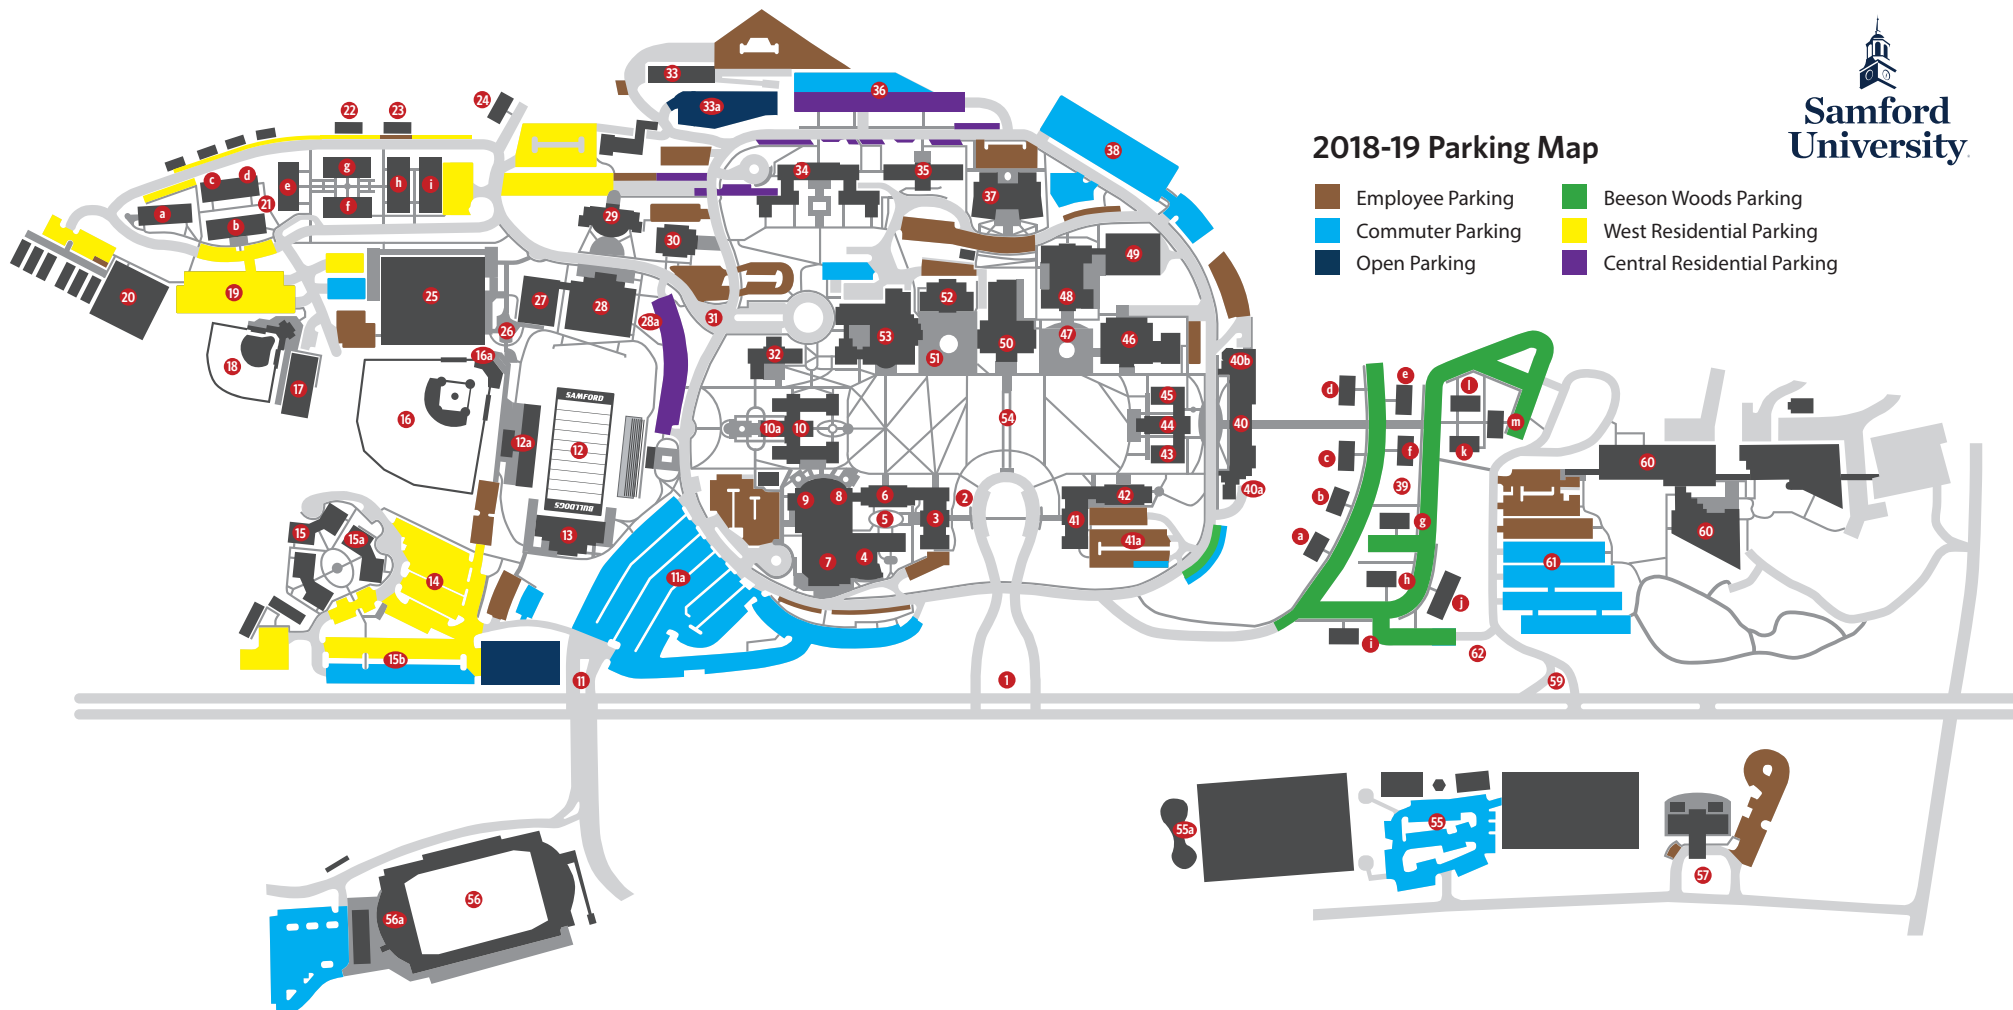

## 2018-19 Parking Map

- Employee Parking
- Commuter Parking
- Open Parking
- Beeson Woods Parking
- West Residential Parking
- Central Residential Parking

- |  |  |  |  |   |
|--|--|--|--|---|
| <ul style="list-style-type: none"> <li>1. Main Gate</li> <li>2. Sherman Oak</li> <li>3. Frank Park Samford Hall (Admission, Administration)</li> <li>4. Jane Hollock Brock Hall<br/>Jane Hollock Brock Recital Hall</li> <li>5. Hazel P. Boren Courtyard and Garden</li> <li>6. John H. Buchanan Hall (Arts)</li> <li>7. Leslie S. Wright Fine Arts Center</li> <li>8. Bonnie Bolding Swearingen Hall<br/>Benjamin F. Harrison Theatre<br/>Bolding Studio<br/>Samford Art Gallery</li> <li>9. Gertha Itasca Earwood Bolding Memorial Garden</li> <li>10. Divinity Hall (Divinity)</li> <li>10a. Andrew Gerow Hodges Chapel</li> <li>11. West Gate Entrance</li> <li>11a. Lower Leslie S. Wright Fine Arts Center Parking Lot</li> <li>12. F. Page Seibert Stadium</li> <li>12a. Leo E. Bashinsky Press Tower</li> <li>13. Sullivan-Cooney Family Field House</li> <li>14. South Stadium Parking Lot</li> </ul> | <ul style="list-style-type: none"> <li>15. West Village</li> <li>15a. Barbara Drummond Thorne Hall</li> <li>15b. West Village Parking</li> <li>16. Joe Lee Griffin Baseball Field</li> <li>16a. Carl E. Miller Jr. Press Box</li> <li>17. J. T. Haywood Field House</li> <li>18. Bulldog Softball Field</li> <li>19. West Parking Deck</li> <li>20. Samford Tennis Center<br/>Darwin E. Hardison Tennis Courts<br/>Pat Murphy Courington Tennis Pavilion</li> <li>21. West Campus Residence Halls<br/>a. Alpha Omicron Pi    f. Chi Omega<br/>b. Mountain View    g. Alpha Delta Pi<br/>c. Sigma Nu            h. Zeta Tau Alpha<br/>d. Sigma Chi            i. New Greek Housing<br/>e. Phi Mu</li> <li>22. Pi Kappa Phi House</li> <li>23. Air Force ROTC Detachment</li> <li>24. Theta Alpha House</li> <li>25. Pete Hanna Center (Athletics)<br/>Thomas E. and Marla H. Corts Arena<br/>Fitness/Wellness Center</li> </ul> | <ul style="list-style-type: none"> <li>26. Bulldog Spirit Plaza</li> <li>27. Leo E. Bashinsky Field House</li> <li>28. F. Page Seibert Hall</li> <li>28a. University Health Services</li> <li>29. Dwight M. and Lucille S. Beeson Center</li> <li>30. Orlean Bullard Beeson Hall (Education)</li> <li>31. Victory Flag</li> <li>32. John D. Pittman Hall</li> <li>33. Art Lofts</li> <li>33a. Upper Shop Lot</li> <li>34. Lena Vail Davis Residence Hall</li> <li>35. Mamie Mell Smith Residence Hall</li> <li>36. North Parking Deck<br/>Facilities Management</li> <li>37. Cooney Hall (Business)</li> <li>38. Northeast Parking Deck</li> </ul> | <ul style="list-style-type: none"> <li>39. Beeson Woods Residence Halls<br/>a. James Hall            h. Lucille Hall<br/>b. Luther Hall            i. Treetop Hall<br/>c. Malcolm Hall        j. Evergreen Hall<br/>d. Wesley Hall            k. Rosa Hall<br/>e. Ralph Hall            l. Ethel Hall<br/>f. Orlean Hall            m. Marvin Hall<br/>g. Dwight Hall</li> <li>40. William Self Propst Hall</li> <li>40a. Conservatory</li> <li>40b. Boyd E. Christenberry Planetarium</li> <li>41. Robert I. Ingalls Sr. Hall</li> <li>41a. Ingalls Hall/Russell Hall Parking</li> <li>42. Thomas D. Russell Hall</li> <li>43. James Horton Chapman Hall</li> <li>44. A. Hamilton Reid Chapel</li> <li>45. Percy Pratt Burns Hall</li> <li>46. Elinor Messer Brooks and Marion Thomas Brooks Hall (Arts and Sciences)</li> <li>47. Martha F. and Albert P. Brewer Plaza</li> <li>48. Memory Leake Robinson Hall (Law)</li> <li>49. Lucille Stewart Beeson Law Library</li> <li>50. Harwell G. Davis University Library</li> </ul> | <ul style="list-style-type: none"> <li>51. Ben Brown Plaza</li> <li>52. Dwight M. Beeson Hall</li> <li>53. Ralph W. Beeson University Center<br/>Dining Hall<br/>Bookstore<br/>The Hub (Information Center)<br/>Public Safety</li> <li>54. Centennial Walk/University Quadrangle</li> <li>55. Intramural/Recreation Complex</li> <li>55a. Alpine Tower</li> <li>56. Track and Soccer Stadium</li> <li>56a. Track and Soccer Stadium Parking</li> <li>57. Academy of the Arts</li> <li>58. President's Home</li> <li>59. College of Health Sciences Gate Entrance</li> <li>60. College of Health Sciences (Health Professions, Nursing, Pharmacy, Public Health)</li> <li>61. College of Health Sciences Parking</li> <li>62. College of Health Sciences Main Campus Access</li> </ul> |
|--|--|--|--|---|